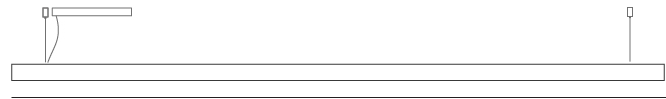

PROJECT
TYPE
SPECIFIER
QUANTITY
DATE

LED60 SUSPENSION

D71016-

base number
Color   Finish
Temperature   Options

1. To build a product code in our configurator select the specify button on the base model # product page
2. To build a manual product code on this datasheet choose from the options listed below in blue font and add the suffix to the base model #

GENERAL

Series: Woodlin
Subseries: LED60
Brand: Tunto
Division: Design
Mounting Type: Suspension
Mounting Location: Ceiling
Subcategory: Profile

PHYSICAL

Shape: Rectangle
Length (mm): 1000
Length (in): 39 ³/₈"
Width (mm): 60
Width (in): 2 ³/₈"
Height (mm): 60
Height (in): 2 ³/₈"
Max. Overall Height (mm): 2060
Max. Overall Height (in): 81 ¹/₈"
Light Distribution: Direct
Diffuser: Opal
Fixture Finish: [WAL](#) / [ASH](#) / [OAK](#) / [BLK](#) / [WHI](#)
Fixture Material: Wood
Cable Details: 2000mm / 78 3/4"

ELECTRICAL

Lamp Type: LED
Input Wattage (W): 43
Total Output Wattage (W): 38
Dimming: Tri-Mode (Non-Dimming and Phase Dimming (120Vac only) and 0-10V Dimming)
Driver Included: Yes
Driver Location: Integrated
Driver Type: Constant Current - Universal
Driver Class: Class 2
Input Voltage (V): 120 - 277
Constant Current (MA): 700

LED

Color Temperature (°K): [2700](#) / [3000](#) / [4000](#)
Max. Delivered Lumen (lm): 3240
CRI: >93 CRI
Lamp Life (hrs): 50000

OPTICAL

RATINGS AND CERTIFICATIONS

Certified By: Certified for North American Standards
IP rating: IP20

1000mm 39 ³/₈"

60mm 2 ³/₈"

Direct