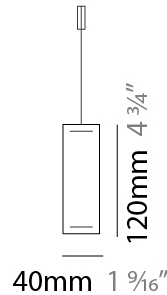

PROJECT _____
TYPE _____
SPECIFIER _____
QUANTITY _____
DATE _____

LED120 SUSPENSION

D71026-

base number   Color   Finish
Temperature   Options

1. To build a product code in our configurator select the specify button on the base model # product page
2. To build a manual product code on this datasheet choose from the options listed below in blue font and add the suffix to the base model #

GENERAL

Series: Woodlin
Subseries: LED120
Brand: Tunto
Division: Design
Mounting Type: Suspension
Mounting Location: Ceiling
Subcategory: Profile

PHYSICAL

Shape: Rectangle
Length (mm): 1600
Length (in): 63
Width (mm): 40
Width (in): 1 9/16
Height (mm): 120
Height (in): 4 3/4
Max. Overall Height (mm): 2120
Max. Overall Height (in): 83 7/16
Light Distribution: Direct / Indirect
Diffuser: Opal
Fixture Finish: WAL / ASH / OAK / BLK / WHI
Fixture Material: Wood
Cable Details: 2000mm / 78 3/4"

ELECTRICAL

Lamp Type: LED
Input Wattage (W): 74
Total Output Wattage (W): 63
Dimming: Tri-Mode (Non-Dimming and Phase Dimming (120Vac only) and 0-10V Dimming)
Driver Included: Yes
Driver Location: Integrated
Driver Type: Constant Current - Universal
Driver Class: Class 2
Input Voltage (V): 120 - 277
Constant Current (MA): 700

LED

Color Temperature (°K): 2700 / 3000 / 4000
Max. Delivered Lumen (lm): 3600
CRI: >93 CRI
Lamp Life (hrs): 50000

OPTICAL

RATINGS AND CERTIFICATIONS

Certified By: Certified for North American Standards
IP rating: IP20

1600mm 63"