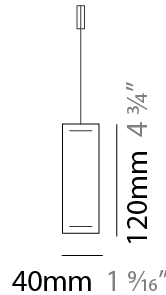

PROJECT
TYPE
SPECIFIER
QUANTITY
DATE

LED120 SUSPENSION

D71024-

base number
Color   Finish
Temperature   Options

1. To build a product code in our configurator select the specify button on the base model # product page
2. To build a manual product code on this datasheet choose from the options listed below in blue font and add the suffix to the base model #

GENERAL

Series: Woodlin
Subseries: LED120
Brand: Tunto
Division: Design
Mounting Type: Suspension
Mounting Location: Ceiling
Subcategory: Profile

PHYSICAL

Shape: Rectangle
Length (mm): 1000
Length (in): 39 3/8
Width (mm): 40
Width (in): 1 9/16
Height (mm): 120
Height (in): 4 3/4
Max. Overall Height (mm): 2120
Max. Overall Height (in): 83 7/16
Light Distribution: Direct / Indirect
Diffuser: Opal
Fixture Finish: [WAL](#) / [ASH](#) / [OAK](#) / [BLK](#) / [WHI](#)
Fixture Material: Wood
Cable Details: 2000mm / 78 3/4"

ELECTRICAL

Lamp Type: LED
Input Wattage (W): 46
Total Output Wattage (W): 38
Dimming: Tri-Mode (Non-Dimming and Phase Dimming (120Vac only) and 0-10V Dimming)
Driver Included: Yes
Driver Location: Integrated
Driver Type: Constant Current - Universal
Driver Class: Class 2
Input Voltage (V): 120 - 277
Constant Current (MA): 700

LED

Color Temperature (°K): [2700](#) / [3000](#) / [4000](#)
Max. Delivered Lumen (lm): 2200
CRI: >93 CRI
Lamp Life (hrs): 50000

OPTICAL

RATINGS AND CERTIFICATIONS

Certified By: Certified for North American Standards
IP rating: IP20