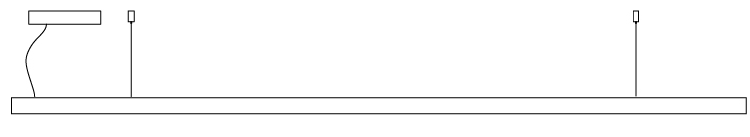

PROJECT
TYPE
SPECIFIER
QUANTITY
DATE

LED28 SUSPENSION

D71009-

base number
Color   Finish
Temperature   Options

1. To build a product code in our configurator select the specify button on the base model # product page
2. To build a manual product code on this datasheet choose from the options listed below in blue font and add the suffix to the base model #

GENERAL

Series: Woodlin
Subseries: LED28
Brand: Tunto
Division: Design
Mounting Type: Suspension
Mounting Location: Ceiling
Subcategory: Profile

PHYSICAL

Shape: Rectangle
Length (mm): 1200
Length (in): 47 1/4
Width (mm): 28
Width (in): 1 1/8
Height (mm): 28
Height (in): 1 1/8
Max. Overall Height (mm): 2028
Max. Overall Height (in): 79 13/16
Light Distribution: Direct
Diffuser: Opal
Fixture Finish: [WAL](#) / [ASH](#) / [OAK](#) / [BLK](#) / [WHI](#)
Fixture Material: Wood
Cable Details: 2000mm / 78 3/4"

ELECTRICAL

Lamp Type: LED
Input Wattage (W): 25
Total Output Wattage (W): 20.9
Dimming: Tri-Mode (Non-Dimming and Phase Dimming (120Vac only) and 0-10V Dimming)
Driver Included: Yes
Driver Location: Integrated
Driver Type: Constant Current - Universal
Driver Class: Class 2
Input Voltage (V): 120 - 277
Constant Current (MA): 700

LED

Color Temperature (°K): [2700](#) / [3000](#) / [4000](#)
Max. Delivered Lumen (lm): 1300 Standard 3000K
CRI: >93 CRI
Lamp Life (hrs): 50000

OPTICAL

RATINGS AND CERTIFICATIONS

Certified By: Certified for North American Standards
IP rating: IP20

1200mm 47 1/4"

28mm 1 1/8"

Direct